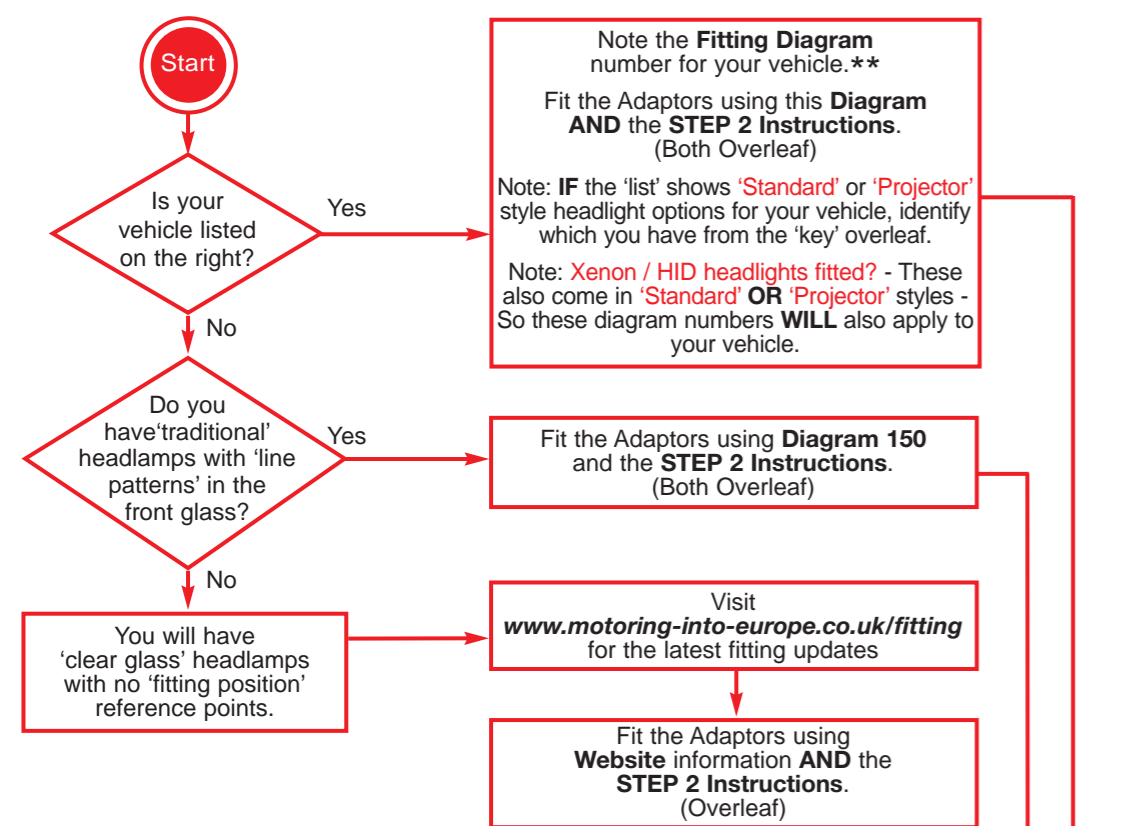

STOP READ THIS FIRST STOP

STEP 1 Where to fit Adaptor?

STEP 3 Removal Warning

1. Always remove your adaptors immediately upon return to the UK.
  2. Switch on headlights to soften the adhesive before removal.
  3. When removing the adaptors please ensure the ultra-thin adhesive 'carrier film' has also been peeled from the headlamp.
  4. Residual Adhesive - Any residual adhesive can be removed using an alcohol based cleaner (e.g. Methylated Spirits or Neat Windscreen Wash).
  5. DO NOT USE WHITE SPIRIT, THINNERS OR ACETONE BASED CLEANERS.
  6. NOTE: Take care not to scratch or damage plastic headlamps where fitted.
2. For extra information visit: www.motoring-into-europe.co.uk/removal